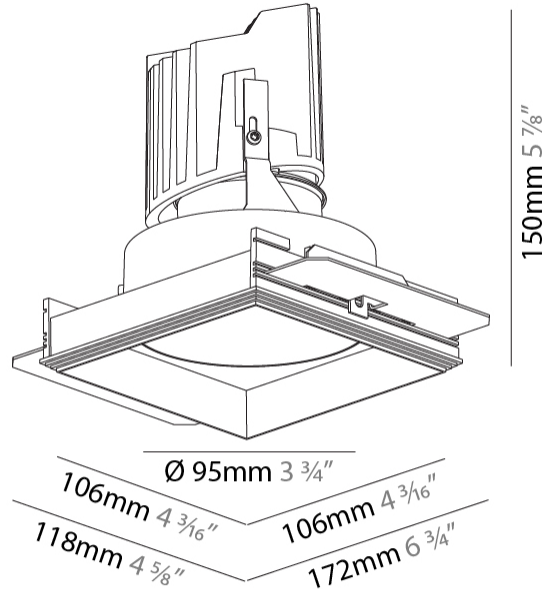

GENERAL

Series: Bioniq
Subseries: Bioniq Square Deep
Brand: Prolicht
Division: Architectural
Mounting Type: Trimless
Mounting Location: Ceiling
Subcategory: Downlight

PHYSICAL

Diameter (mm): 95
Diameter (in): 3 3/4
Length (mm): 106
Length (in): 4 3/16
Width (mm): 106
Width (in): 4 3/16
Height (mm): 150
Height (in): 5 7/8
Ceiling Thickness (mm): 10 / 12.5 / 15 / 25
Ceiling Thickness (in): 3/8 or 1/2 or 9/16 or 1
Min. Recessing Depth (mm): 170
Min. Recessing Depth (in): 6 11/16
Light Distribution: Downlight
Weight (kg): 0.688
Weight (lbs): 1.52

Fixture Finish: SSR / BKV / CWI / CRY / HAB / UFT / ITA / RUA / FTG / MYG / LOD / PUS / FRO / FUP / KIA / POP / BLS / SPG / MEY / GOH / GUM / CHC / COM / ABZ / JAG / OBR / MOS / ROR

Fixture Material: Aluminum Die Cast
Cut-out Measurements: 120mm / 4 3/4" x 120mm / 4 3/4"
Upon Request: Unique Ceiling Thickness

ELECTRICAL

Lamp Type: LED (Zhaga Standard)
Input Wattage (W): 16.5
Total Output Wattage (W): 14.7
Dimming: Dali Dimming
Driver Included: No
Driver Location: Recessed Housing
Driver Type: Constant Current - 120Vac
Driver Class: Class 2
Housing: See Components
Input Voltage (V): 120
Constant Current (MA): 350

LED

Number of LEDs: 1
Color Temperature (°K): Warm Dim
Max. Delivered Lumen (lm): 770
Nominal Lumen (lm): 1140
CRI: >90 CRI
Lamp Life (hrs): 50000
Upon Request: RGB-W Tunable White Special Color Temperature
Special LED

OPTICAL

Reflector: 20 / 40 / 60
Upon Request: Special Beam Angles

RATINGS AND CERTIFICATIONS

Zaneen Group, Inc. 6260 Folsom Blvd, Suite 3382, F 416-247-9319, www.zaneen.com

Certified By: Certified for North American Standards
In a constant effort to supply the best product, we reserve the right to change specifications or materials without notice. The most recent specification sheets are found at zaneen.com